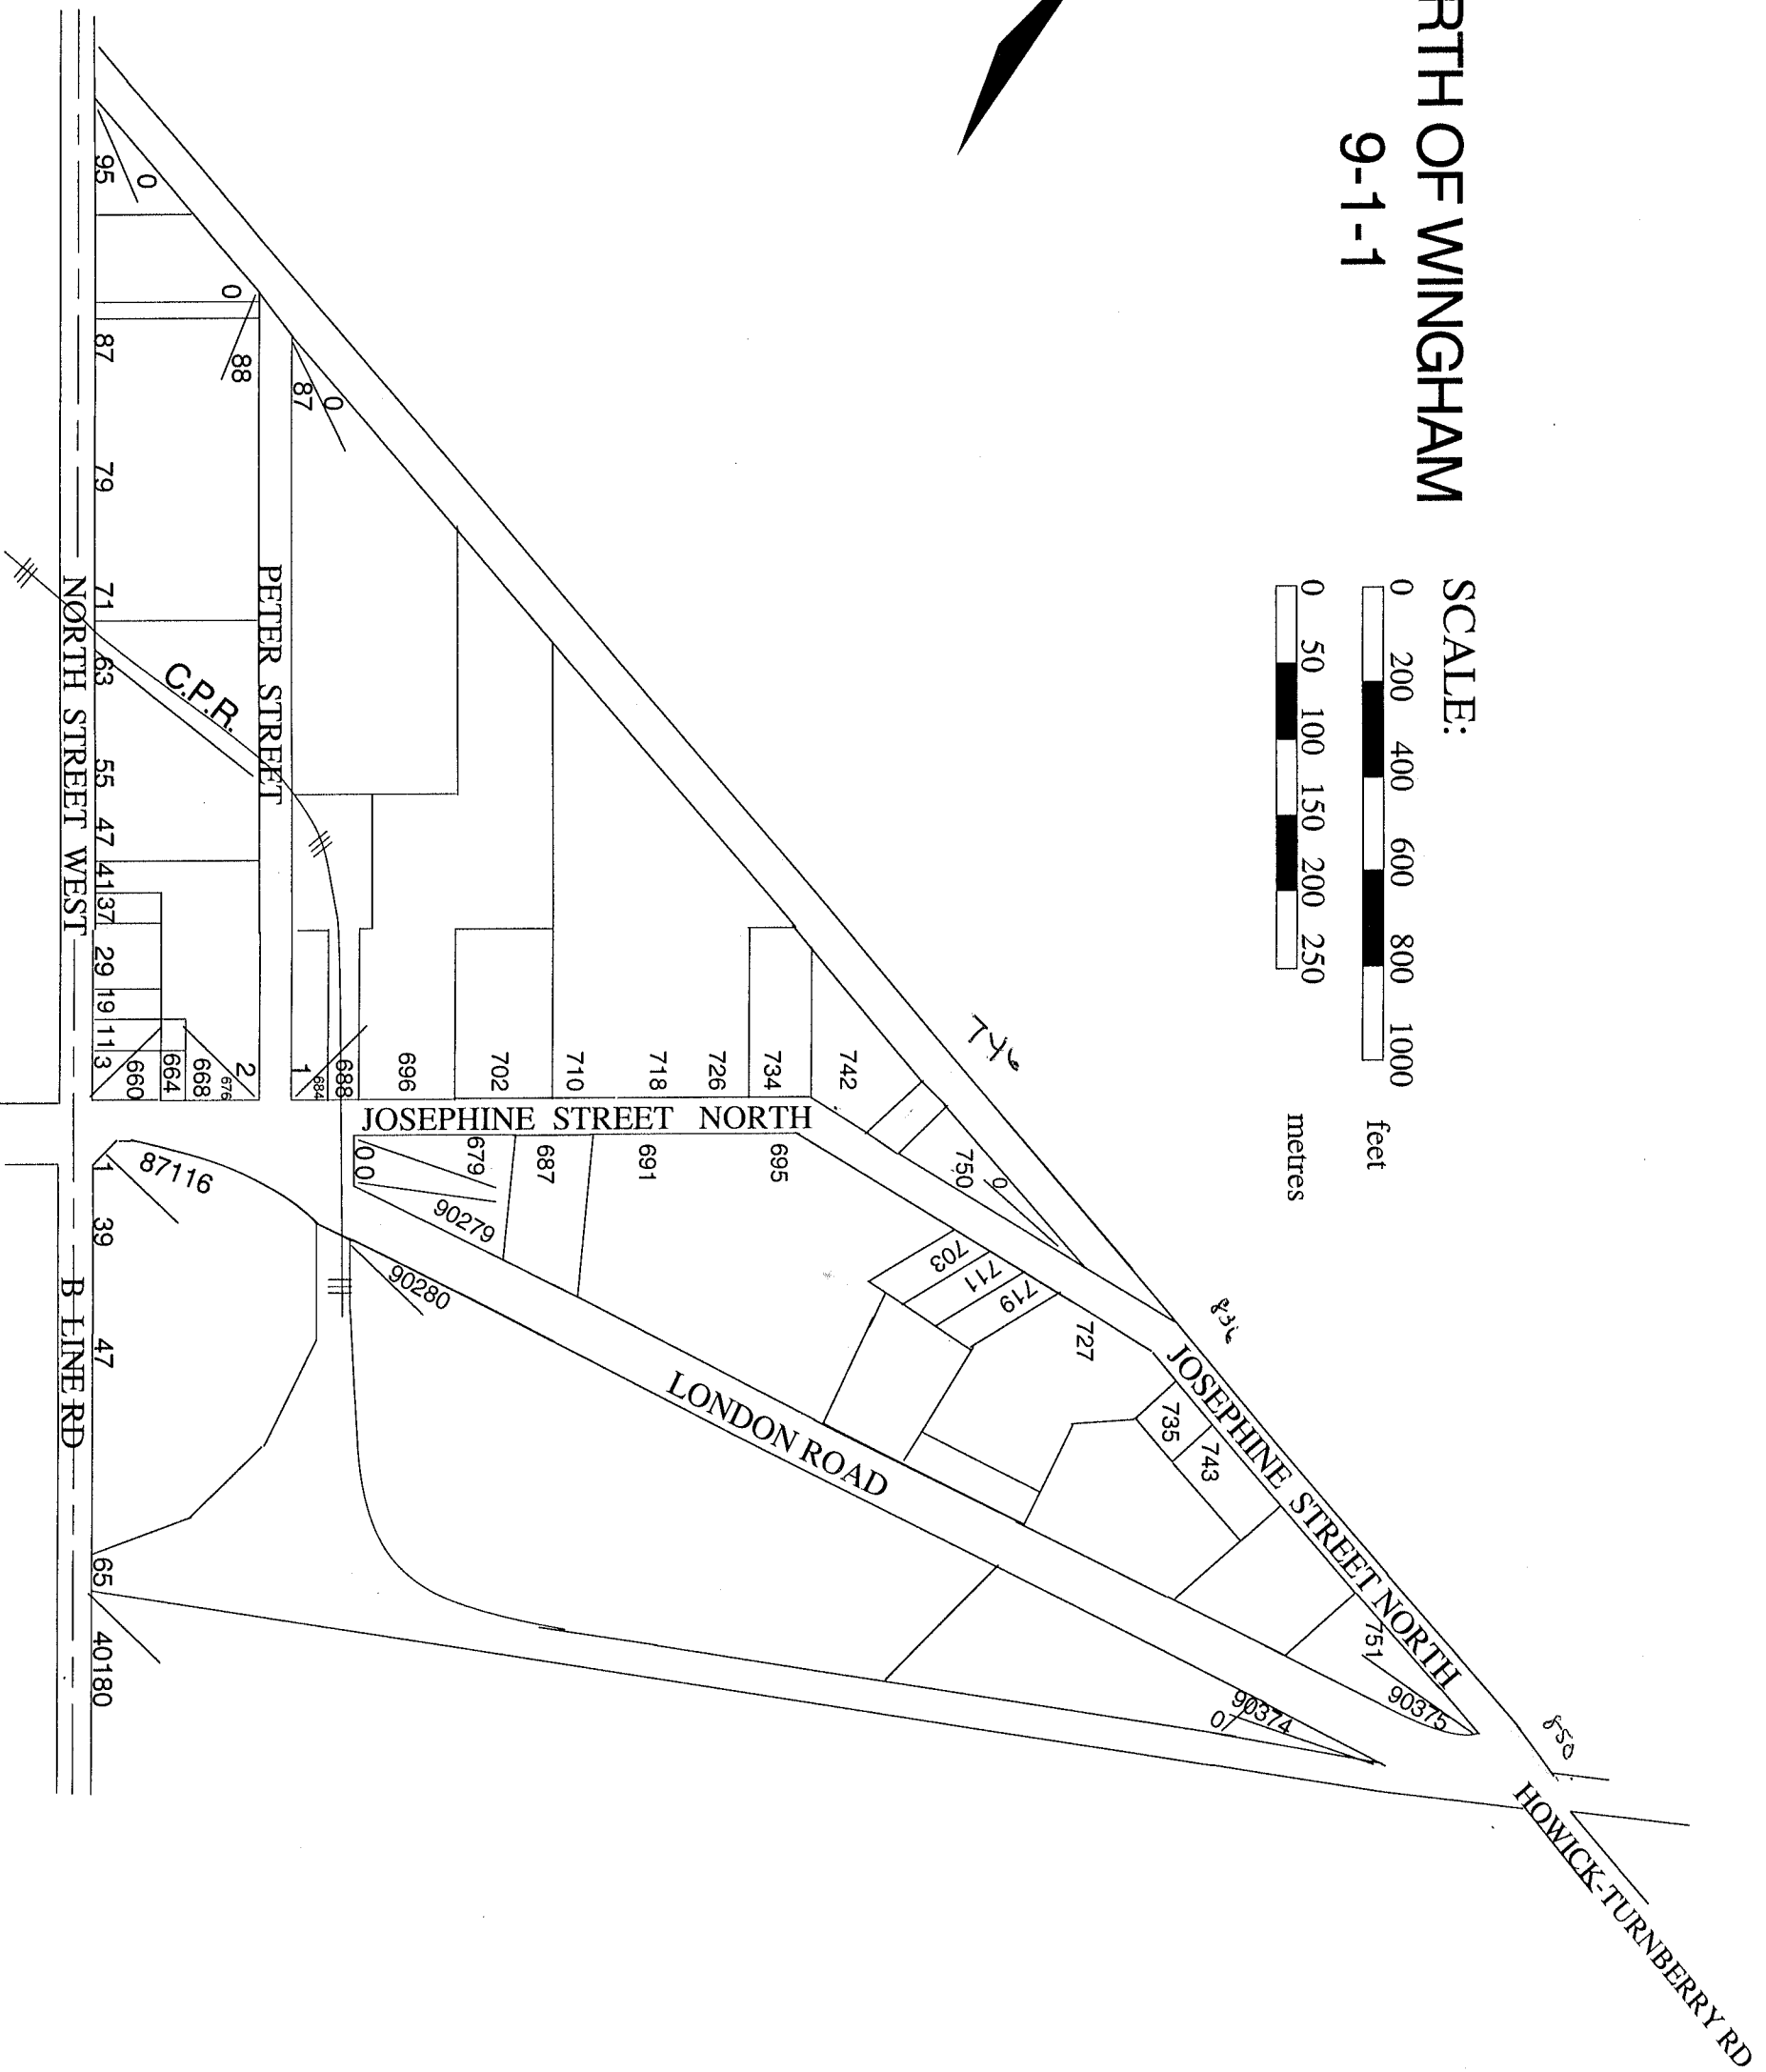

# NORTH OF WINGHAM

## 9-1-1

SCALE:

LAST MODIFIED : JUNE 29, 2001.